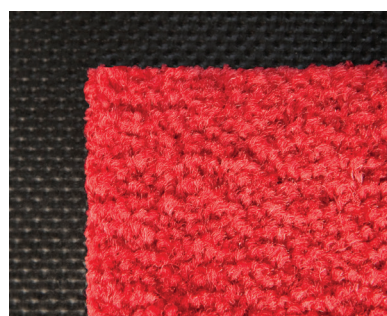

ColorStar® Entrance Floor Mat

Logo Mats • Indoor

ColorStar mats feature your custom logo or artwork digitally printed on ECO-friendly PET carpet. Choose from 66 standard color options

- Yarn contains 100% post-consumer recycled content.
- Photographic Print Quality.
- Incredible stain resistance: no cross staining, easy to clean.
- Produced within 24 hours.

ColorStar® Entrance Floor Mat

Logo Mats • Indoor

100% PET Carpet

Reinforced rubber edges

Smooth or claw backing

Standard Sizes (cm)

60x85	115x250
75x85	115x300
85x115	150x200
85x150	150x240
85x300	150x250
115x180	150x300
115x200	200x200
115x240	200x300

Maximum size: 200 cm x 550 cm
Size Tolerance: +/- 2%

Specifications

- Yarn:** Continuous filament PET yarn with 100% post-consumer recycled content
- Carpet weight:** 900 g/m²
- Rubber:** Nitrile EXST™ (border 2,5mm/center 1,5mm)
- Total weight:** 2,90 kg/m²
- Also available in 3mm rubber backing