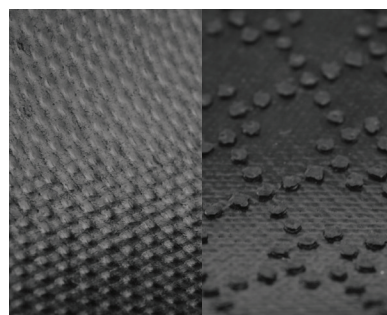

ColorStar® Entrance Floor Mat

Logo Mats • Indoor

ColorStar mats feature your custom logo or artwork digitally printed on ECO-friendly PET carpet. Choose from 66 standard color options

- Yarn contains 100% post-consumer recycled content.
- Photographic Print Quality.
- Incredible stain resistance: no cross staining, easy to clean.
- Produced within 24 hours.

ColorStar® Entrance Floor Mat

Logo Mats • Indoor

100% PET Carpet

Reinforced rubber edges

Smooth or claw backing

Standard Sizes (cm)

60x85	115x250
75x85	115x300
85x115	150x200
85x150	150x240
85x300	150x250
115x180	150x300
115x200	200x200
115x240	200x300

Maximum size: 200 cm x 550 cm
Size Tolerance: +/- 2%

Specifications

- Yarn:** Continuous filament PET yarn with 100% post-consumer recycled content
- Carpet weight:** 900 g/m²
- Rubber:** Nitrile EXST™ (border 2,5mm/center 1,5mm)
- Total weight:** 2,90 kg/m²
- Also available in 3mm rubber backing